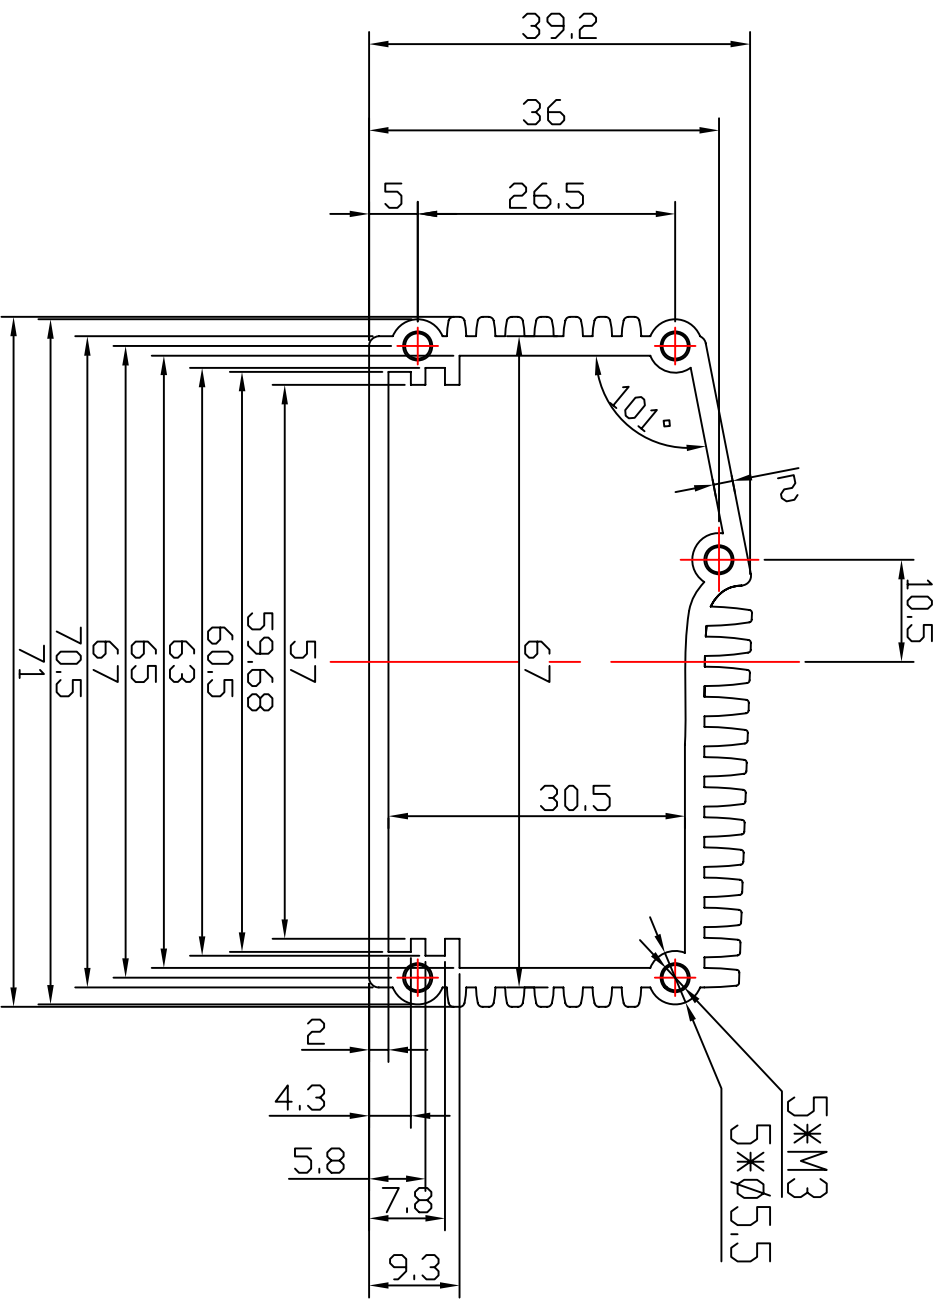

REVISION RECORD				
REV	ECD	DESCRIPTION	DRFT	CHKD

DETACHED LISTS		DATE	DATE	DATE	DATE
MM	(INCH)	CHKD	DATE	DATE	DATE
TOLERANCES EXCEPT AS NOTED					
MM		APPVL	DATE	DATE	DATE
0 ± 0.3					
.00 ± 0.02					
100 ± 0.1					
ANGLES ± 5°					
MATERIAL: AL					
QT'Y: 1					
FINISH:					
SCALE: 1:1					
DRAWING NO. AEH085					
/PART NO. 00					
DID NOT SCALE DRAWING					
SHEET 1 OF 1					

埃弗勒斯  
EVEREST  
WWW.EVERESTCASE.COM

TITLE  
AEH085

SIZE  
A4

REV