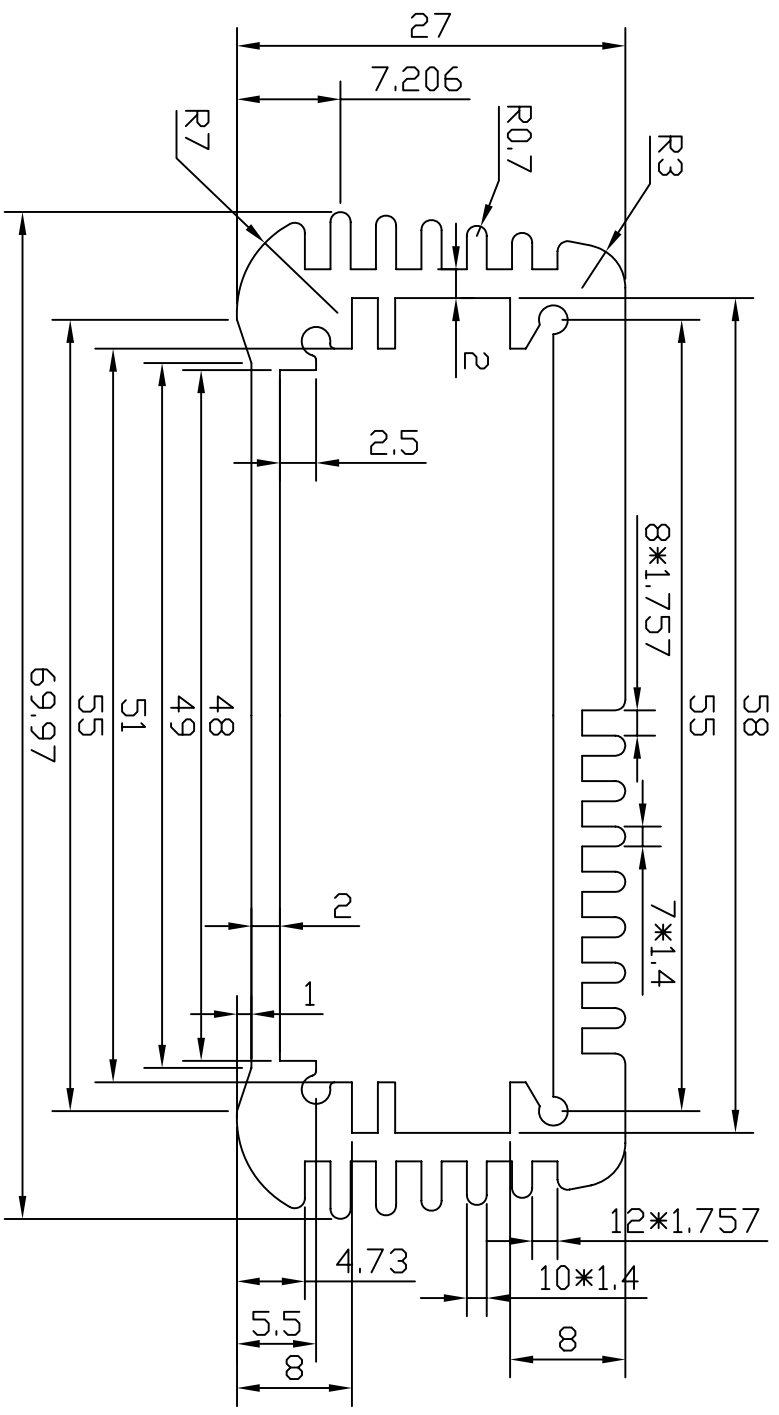

REVISION RECORD				
REV	ECD	DESCRIPTION	DRFT	CHKD

DETACHED LISTS		DATE	DATE	DATE
MM	0 ± 0.3	±	±	±
MM	.00 ± 0.02	±	±	±
MM	0.00 ± 0.01	±	±	±
ANGLES ± 5°		±	±	±
FINISH:	QT'Y:	MATERIAL:	AL	
SCALE: 1:1	SCALE: 1:1	TITLE		
DRAWING NO. AEH113		埃弗勒斯 EVEREST		
/PART NO. 00		WWW.SINO-ENCLOSURE.COM		
DID NOT SCALE DRAWING		AEH113		
SHEET 1		SIZE A4		
OF 1		REV		