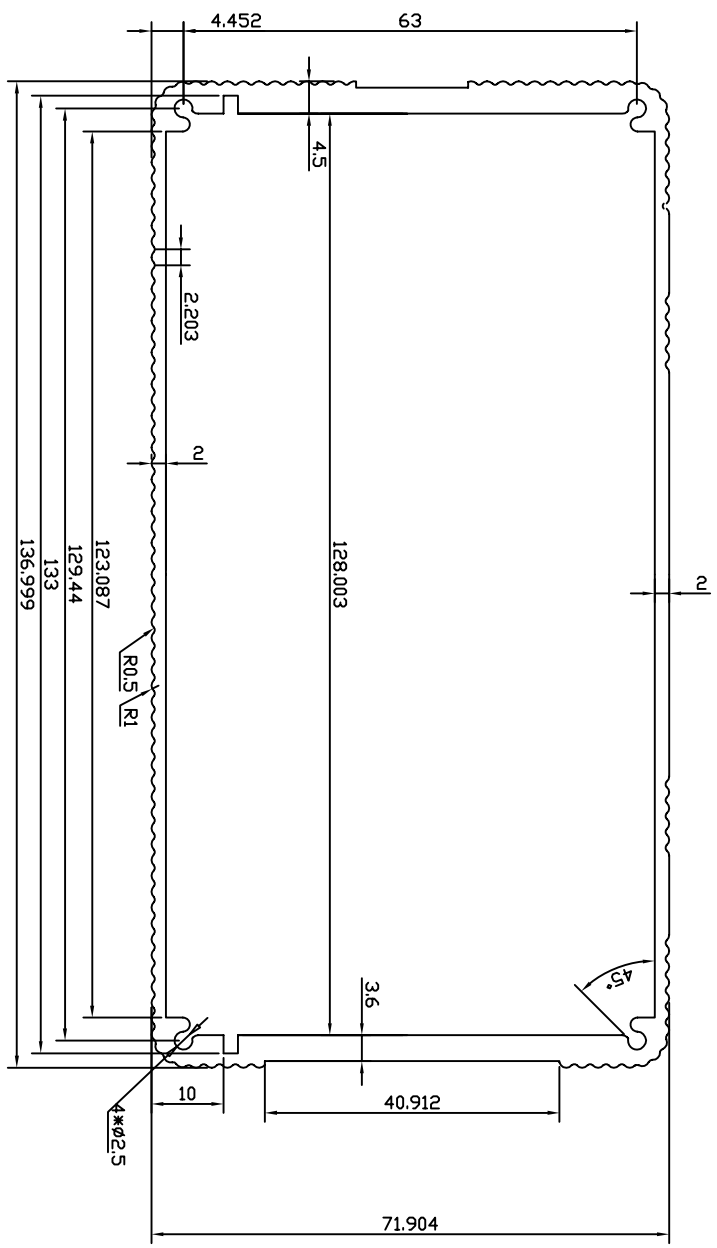

REVISION RECORD				
REV	ECD	DESCRIPTION	DRFT	CHKD

DETACHED LISTS			
MM	(INCH)	MM	(INCH)
0 ± 0.3	±	0 ± 0.3	±
.00 ± 0.02	±	.00 ± 0.02	±
.000 ± 0.01	±	.000 ± 0.01	±
ANGLES ± 5°		THIRD ANGLE PROJECTION	
DRFTD	DATE	DRFTD	DATE
CHKD	DATE	CHKD	DATE
WFD	DATE	WFD	DATE
APPV/L	DATE	APPV/L	DATE
MATERIAL : AL		MATERIAL : AL	
QTY :		QTY :	
FINISH :		FINISH :	
SCALE : 1:1		SCALE : 1:1	
DRAWING NO. AEH129		DRAWING NO. AEH129	
/PART NO. 00		/PART NO. 00	
DID NOT SCALE DRAWING		DID NOT SCALE DRAWING	
SHEET 1		SHEET 1	
OF 1		OF 1	

埃弗勒斯
EVEREST
WWW.EVERESTCASE.COM

AEH129

SIZE
A4
REV