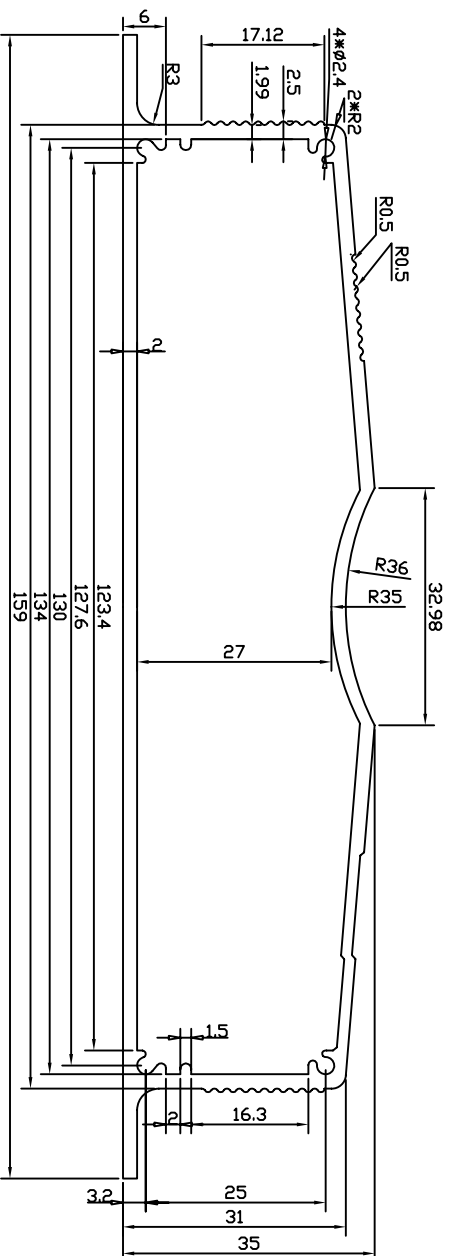

REVISION RECORD				
REV	ECD	DESCRIPTION	DRFT	CHKD

DETACHED LISTS		DRFTD	DATE
MM	0 ± 0.3	CHKD	DATE
MM	.00 ± 0.02	MFD	DATE
MM	0.00 ± 0.01	APPVL	DATE
ANGLES ± 5°		MATERIAL: AL	
THIRD ANGLE PROJECTION		QTY: 1	
FINISH:		DRAWING NO. AEH132	
SCALE: 1:1		/PART NO. 00	
		DD NOT SCALE DRAWING	
		SHEET 1	

埃弗勒斯
EVEREST
WWW.EVERESTCASE.COM

TITLE
AEH132

SIZE
A4
REV
OF 1